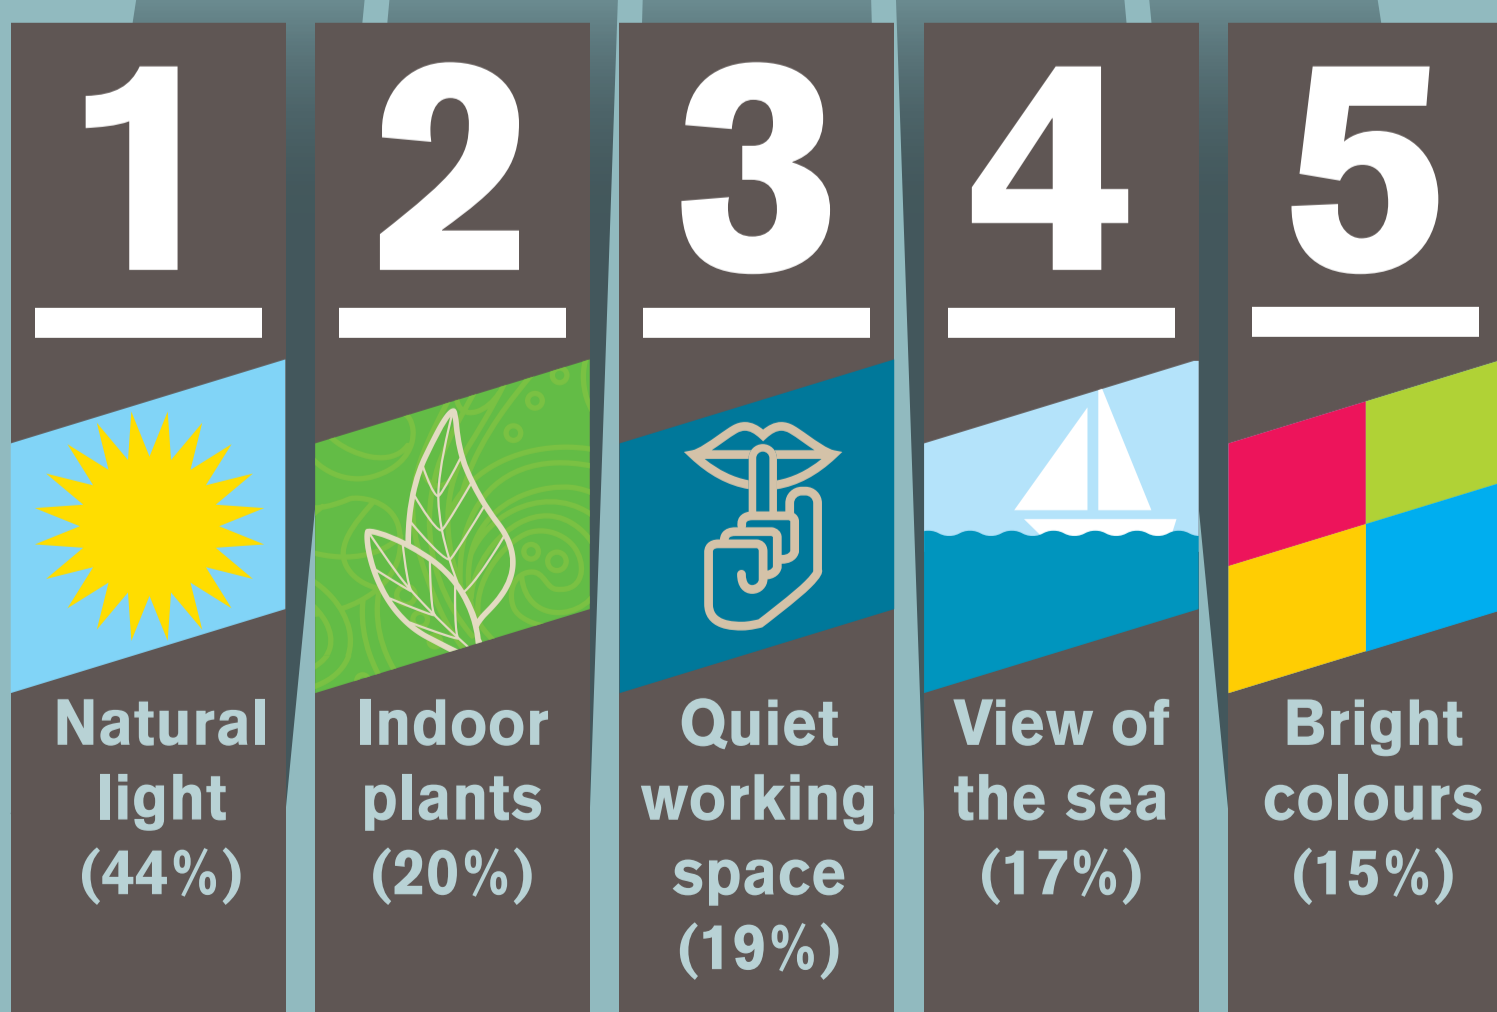

Human Spaces Report Global Impact of Biophilic Design in the Workplace

85%

Globally 85% of office workers surveyed are based in an urban environment*

Workers in office environments with natural elements, such as greenery and sunlight

Global office landscape

47%

have no
natural light

58%

have no
plants

Top five elements most wanted in the office space

*Urban environment includes city centre, city suburb, downtown and town