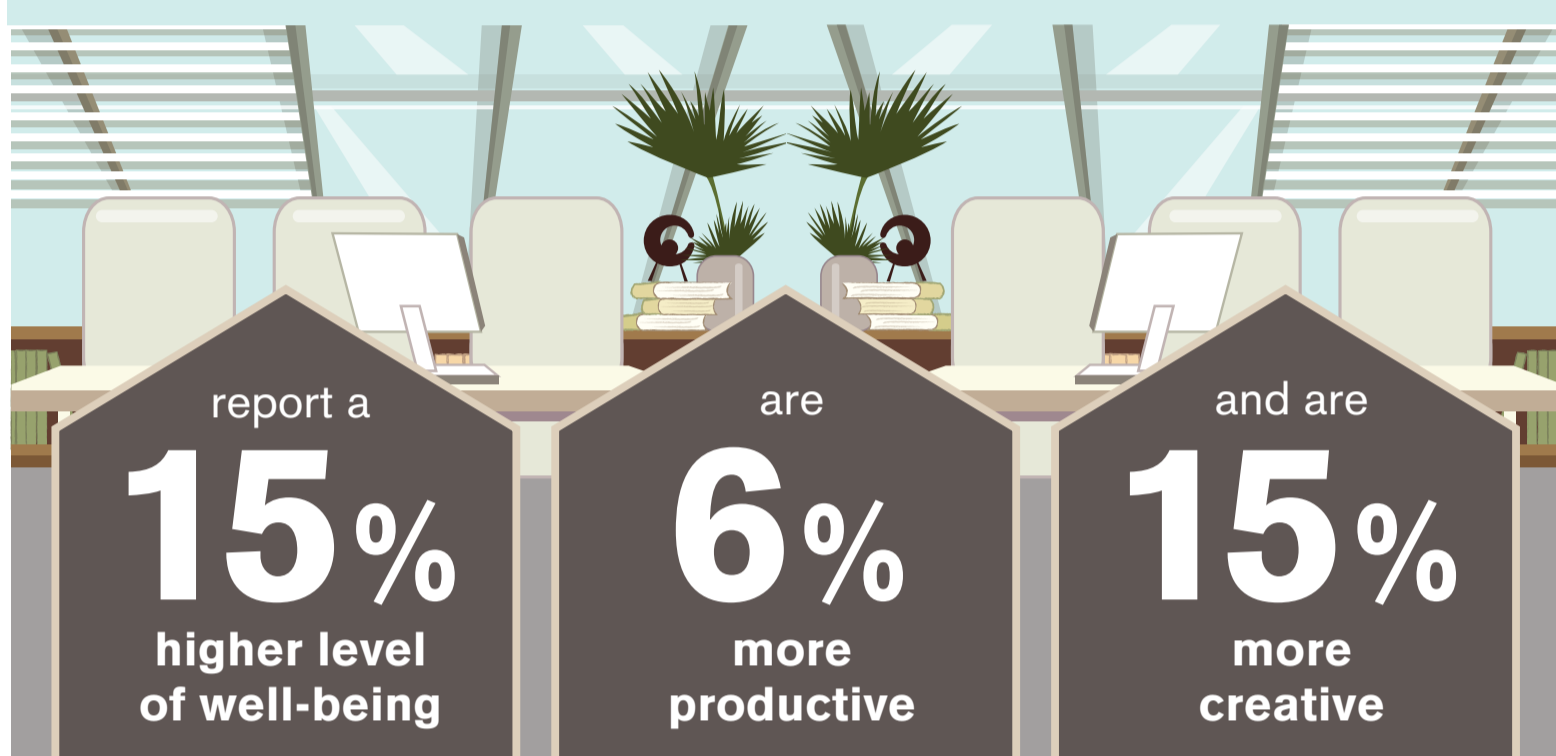

Human Spaces Report Global Impact of Biophilic Design in the Workplace

85%

Globally 85% of office workers surveyed are based in an urban environment*

Workers in office environments with natural elements, such as greenery and sunlight

Global office landscape

47%

have no
natural light

58%

have no
plants

Top five elements most wanted in the office space

*Urban environment includes city centre, city suburb, downtown and town